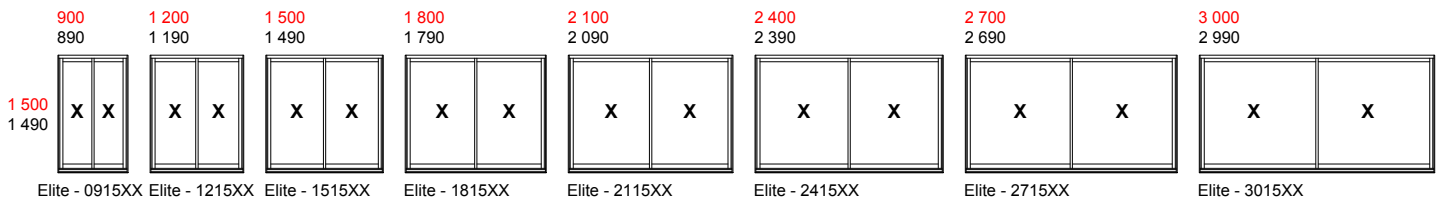

Crealco Elite Sliding Window - Standards

NOTE: 1. Opening sizes shown in red.
2. Actual door sizes shown in black.

X = Sliding Panel

Crealco Elite Sliding Window - Standards

NOTE: 1. Opening sizes shown in red.
2. Actual door sizes shown in black.

X = Sliding Panel