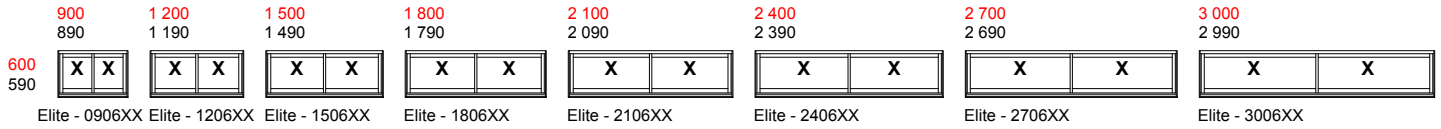

Crealco Elite Sliding Window - Standards

NOTE: 1. Opening sizes shown in red.
2. Actual door sizes shown in black.

X = Sliding Panel

Crealco Elite Sliding Window - Standards

NOTE: 1. Opening sizes shown in red.
2. Actual door sizes shown in black.

X = Sliding Panel