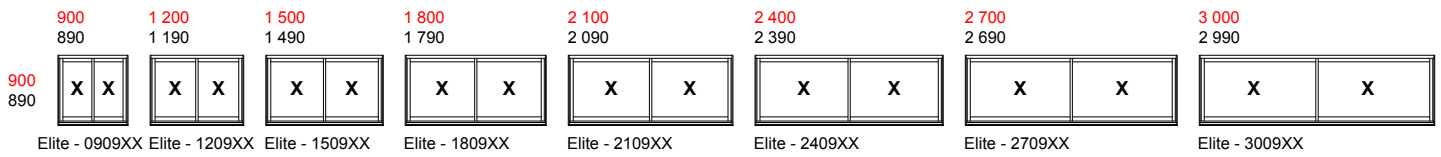

Crealco Elite Sliding Window - Standards

NOTE: 1. Opening sizes shown in red.
2. Actual door sizes shown in black.

X = Sliding Panel

Crealco Elite Sliding Window - Standards

NOTE: 1. Opening sizes shown in red.
2. Actual door sizes shown in black.

X = Sliding Panel