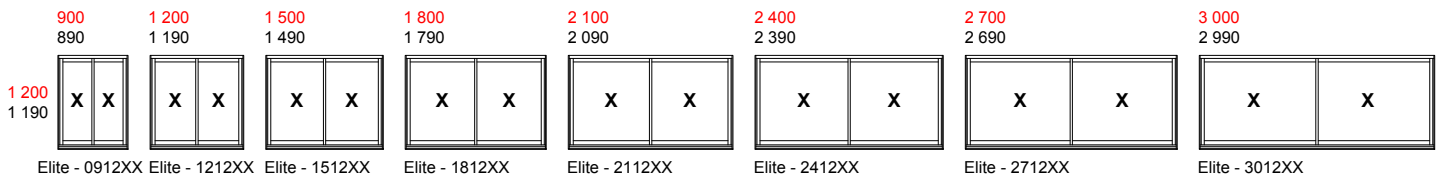

Crealco Elite Sliding Window - Standards

NOTE: 1. Opening sizes shown in red.
2. Actual door sizes shown in black.

X = Sliding Panel

Crealco Elite Sliding Window - Standards

NOTE: 1. Opening sizes shown in red.
2. Actual door sizes shown in black.

X = Sliding Panel