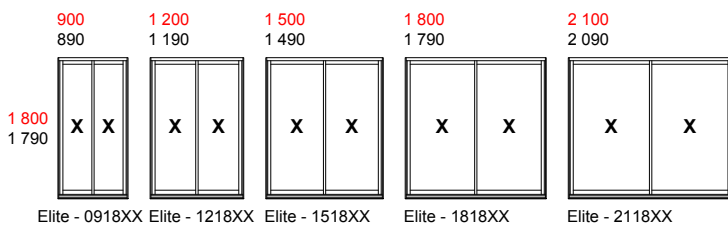

Crealco Elite Sliding Window - Standards

NOTE: 1. Opening sizes shown in red.
2. Actual door sizes shown in black.

X = Sliding Panel

Crealco Elite Sliding Window - Standards

NOTE: 1. Opening sizes shown in red.
2. Actual door sizes shown in black.

X = Sliding Panel